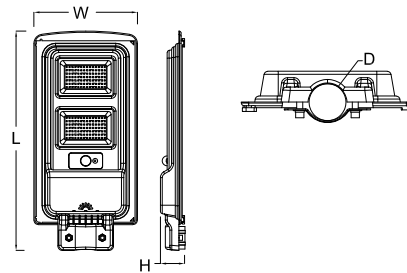

BRC010 LED10/765

BRC010 LED10/765 kit

BRC010 LED20/765 kit

BRC010 LED40/765 kit

BRC010 LED40/765

Dimensional drawing

Essential SmartBright All-in-one Solar Streetlight

Light Technical